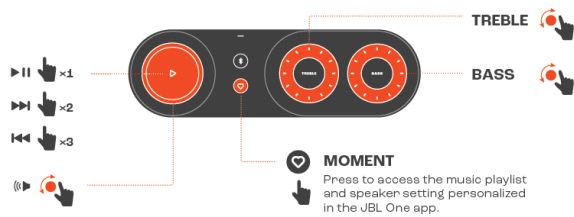

JBL Authentics 500

Активна преносима тонколона

Комплектът включва

Включване/изключване

Гласово командване

VOICE ASSISTANT
MICROPHONE
OFF ON

VOICE
ASSISTANT
STATUS LED

Complete the voice setup in the JBL One app. With Google Assistant and Amazon Alexa, you can get hands-free help at home.

Използване на приложението

APP

Connect your Android™ or iOS device to the Wi-Fi network and follow app instructions to complete speaker setup.

GET IT ON Google Play

Download on the App Store

*The availability of features will vary between countries and not all features may be available in your country.

Контрол на звука

Подаване на сигнал

JBL
ONE

Stream music through the JBL One app or supported music services.

Спецификации

Bluetooth версия – 5.3

Високоговорител – 1 нискочестотен (165 мм), 3 средночестотни (70мм), 3 високочестотни (25мм)